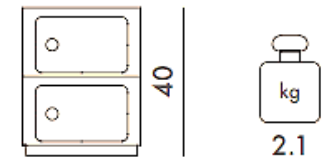

Brand: **KARTELL**
Item type: 2 Element Drawer
Item code: 4966/20
Designer: Anna Castelli Ferrieri
Color: Violet
Dimension: Ø32 x 40 cm

Click the link for more option and finishes:

https://www.kartell.com/US/default-collection-for-products/componibili/04966?variantName=x_colorVariant&variantValue=03